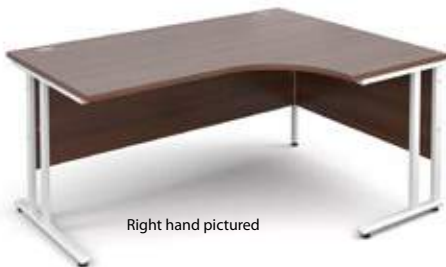

## WAVE DESKS

Right hand pictured

Width  
990 LEFT 800 800 RIGHT 990

SILVER FRAME	WHITE FRAME	WIDTH	PRICE
SO-25SWL12	SO-25WHWL12	1200mm Left hand	£133.00
SO-25SWR12	SO-25WHWR12	1200mm Right hand	£133.00
SO-25SWL14	SO-25WHWL14	1400mm Left hand	£143.00
SO-25SWR14	SO-25WHWR14	1400mm Right hand	£143.00
SO-25SWL16	SO-25WHWL16	1600mm Left hand	£153.00
SO-25SWR16	SO-25WHWR16	1600mm Right hand	£153.00

## ERGONOMIC DESKS

from  
£155.00

Right hand pictured

SILVER FRAME	WHITE FRAME	WIDTH	PRICE
SO-25SEL14	SO-25WHEL14	1400mm Left hand	£155.00
SO-25SER14	SO-25WHER14	1400mm Right hand	£155.00
SO-25SEL16	SO-25WHEL16	1600mm Left hand	£160.00
SO-25SER16	SO-25WHER16	1600mm Right hand	£160.00
SO-25SEL18	SO-25WHEL18	1800mm Left hand	£185.00
SO-25SER18	SO-25WHER18	1800mm Right hand	£185.00