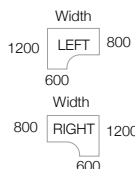

FROM
£310.00

STRAIGHT DESK WITH FIXED PEDESTAL

- Rectangular desks 800mm deep with panel end legs & two cable access ports
- Pedestal can be fitted to left or right hand side

CODE	WIDTH	DEPTH	HEIGHT	PRICE
MP12P2	1200mm	800mm	725mm	£310.00
MP14P2	1400mm	800mm	725mm	£315.00
MP16P2	1600mm	800mm	725mm	£320.00
MP18P2	1800mm	800mm	725mm	£330.00
MP12P3	1200mm	800mm	725mm	£310.00
MP14P3	1400mm	800mm	725mm	£315.00
MP16P3	1600mm	800mm	725mm	£320.00
MP18P3	1800mm	800mm	725mm	£330.00

Please add desktop finish when ordering eg. **MP12P3** in oak = **MP12P3O**