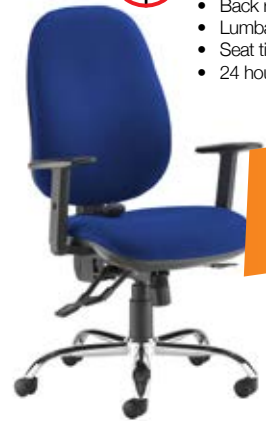

HIGH SPECIFICATION

- 5 Year warranty
- 150kg weight tolerance
- Overall dimensions: W680 D650 H1050-1180 mm
- Weight tension control
- Seat depth adjustment
- Back rake adjustment
- Lumbar support
- Seat tilt adjustment
- 24 hour chair

24 HOURS

ONLY
£199.00

Black
BLK

Blue
BLU

CODE	ARM TYPE	PRICE
JXERG0B	Adjustable arms	£199.00

VANTAGE 2 LEVER

3 YR

- 3 Year warranty
- 110kg weight tolerance
- Overall dimensions: W480 D605 H895-1005 mm
- Gas lift adjustment
- Back rake adjustment
- Back height adjustment

GREAT VALUE

FROM
£82.50