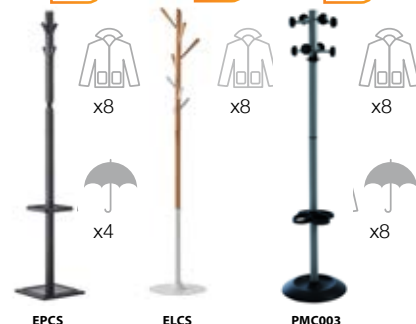

COAT STANDS

2 YR

2 YR

1 YR

Keep the office free from clutter with a place to store coats, hats, bags and umbrellas with our versatile and stylish coat and umbrella stands.

- Easy to assemble with no tools required
- Perfect for receptions or waiting rooms

CODE	W	D	H	PRICE
EPCS	320	320	1750	£79.00
ELCS	355	355	1750	£85.00
PMC003	450	450	1730	£75.00

FROM
£75.00

LUNA MONITOR ARMS

2 YR

- Clamps to desktop
- Fits all 25mm desktops

FROM
£53.50

CODE	DESCRIPTION	PRICE
LSMARM	Single arm	£53.50
LDMARM	Double arm	£76.00