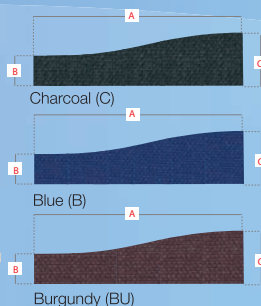

BIGGER! Deals

All our desking is designed and manufactured in the UK to comply with current UK testing.
Desking : BS EN527:2002 Parts 2&3
Storage : BS EN14073-2:2004 & BS EN 14074:2004

Desk & Pedestal

£225.00

Only

Combo Deal

CODE	DESCRIPTION	PRICE
Left hand desk		
SO-ERGOB1LH	W:1600 x D:1624 H:725mm	£225.00
Right hand desk		
SO-ERGOB1RH	W:1600 x D:1624 H:725mm	£225.00
Desk and pedestal - Bundle		

Straight Desk

£96.00

From

Beech(B)

Maple(M)

Oak(O)

CODE	WIDTH	DEPTH	PRICE
SO-MC8S	800mm	800mm	£ 96.00
SO-MC12S	1200mm	800mm	£108.00
SO-MC14S	1400mm	800mm	£115.00
SO-MC16S	1600mm	800mm	£121.00
SO-MC18S	1800mm	800mm	£127.00

Ergonomic Desk

£165.00

From

CODE	WIDTH	DESC	PRICE
SO-25SEL16	1600mm	Left hand	£165.00
SO-25SER16	1600mm	Right hand	£165.00
SO-25SEL18	1800mm	Left hand	£195.00
SO-25SER18	1800mm	Right hand	£195.00

£53.00

From

Wave Screens

CODE	DESCRIPTION	PRICE
SO-ES800W	A=800 x B=200 x C=400	£ 53.00
SO-ES1000W	A=1000 x B=200 x C=400	£ 59.00
SO-ES1200W	A=1200 x B=200 x C=400	£ 66.00
SO-ES1400W	A=1400 x B=200 x C=400	£ 72.00
SO-ES1600W	A=1600 x B=200 x C=400	£ 75.00
SO-ES1800W	A=1800 x B=200 x C=400	£ 78.00