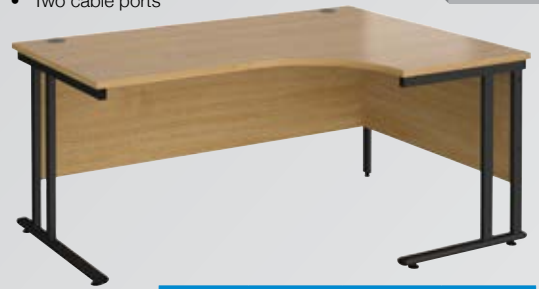

CODE	WIDTH	STYLE	PRICE
MC14EL	1400mm	Left hand	£180.00
MC14ER	1400mm	Right hand	£180.00
MC16EL	1600mm	Left hand	£185.00
MC16ER	1600mm	Right hand	£185.00
MC18EL	1800mm	Left hand	£200.00
MC18ER	1800mm	Right hand	£200.00

Please add frame colour followed by top finish when ordering e.g MC16ER with black frame in oak = MC16ERKO